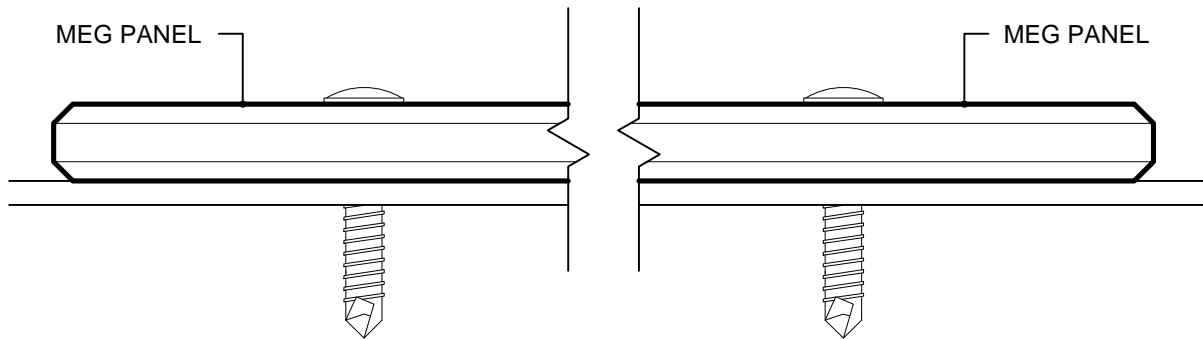

MATERIAL EXTERIOR GRADE

MEG PANEL FABRICATION AND FINISHING

MEG PANEL WITH ALL EDGES BEVELED

RECOMMENDED EDGE DETAIL

MEG PANEL WITH FRONT EDGE BEVELED

CORNER CHAMFER - 45°

BEST USED IN LOW TRAFFIC AREAS

R0314

PLEASE NOTE: MEG PANELS COME WITH A FACTORY EDGE. ALL FOUR EDGES OF AN INSTALLED PANEL REQUIRE COMPLETE AND PROPER FABRICATION. NEVER INSTALL MEG PANELS WITH THE FACTORY EDGE.

Materials Exterior Grade Inc.
60 West Sheffield Ave.
Englewood, NJ 07631 · 855.770.7330
www.megwallpanels.com
An Abet Laminati Company