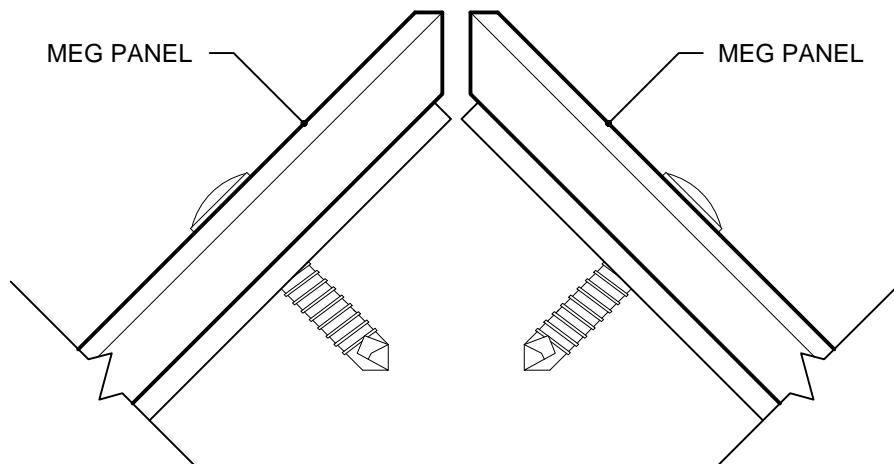

MATERIAL EXTERIOR GRADE

MEG PANEL FABRICATION AND FINISHING

MEG PANEL WITH ALL EDGES BEVELED

RECOMMENDED EDGE DETAIL

MEG PANEL WITH FRONT EDGE BEVELED

CORNER CHAMFER - 45°

BEST USED IN LOW TRAFFIC AREAS

R0314

PLEASE NOTE: MEG PANELS COME WITH A FACTORY EDGE. ALL FOUR EDGES OF AN INSTALLED PANEL REQUIRE COMPLETE AND PROPER FABRICATION. NEVER INSTALL MEG PANELS WITH THE FACTORY EDGE.

Materials Exterior Grade Inc.
60 West Sheffield Ave.
Englewood, NJ 07631 · 855.770.7330
www.megwallpanels.com
An Abet Laminati Company