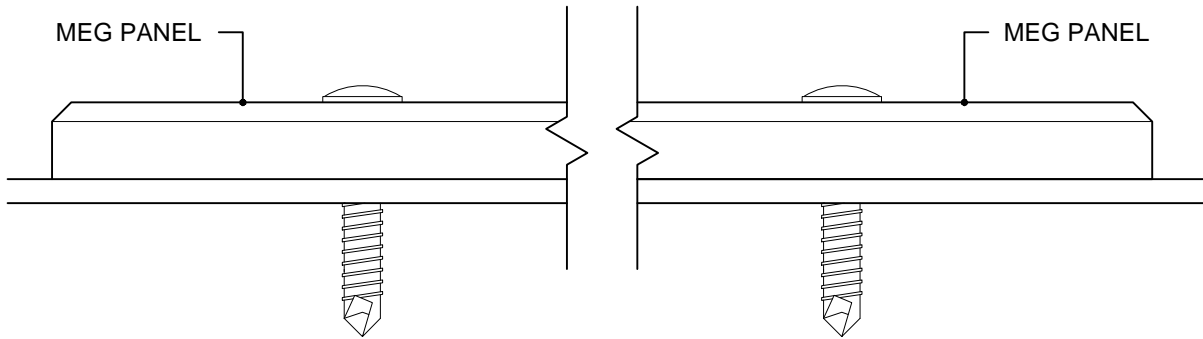

MATERIAL EXTERIOR GRADE

MEG PANEL FABRICATION AND FINISHING

MEG PANEL WITH ALL EDGES BEVELED

RECOMMENDED EDGE DETAIL

MEG PANEL WITH FRONT EDGE BEVELED

CORNER CHAMFER - 45°

BEST USED IN LOW TRAFFIC AREAS

R0314

PLEASE NOTE: MEG PANELS COME WITH A FACTORY EDGE. ALL FOUR EDGES OF AN INSTALLED PANEL REQUIRE COMPLETE AND PROPER FABRICATION. NEVER INSTALL MEG PANELS WITH THE FACTORY EDGE.

Materials Exterior Grade Inc.
60 West Sheffield Ave.
Englewood, NJ 07631 · 855.770.7330
www.megwallpanels.com
An Abet Laminati Company